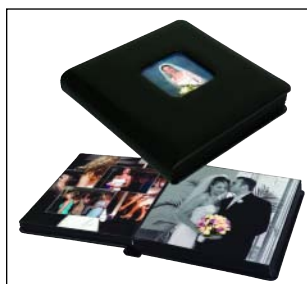

◆ AVAILABILITY
LABPRINTS ONLY

Two Album choices are now available for our Assembled Albums Service.: PREMIRA ALBUMS and SUPERIOR ALBUMS
Simply submit your order using LabPrints Album Builder and we will make beautiful prints and fully assemble the album in just days.

You can download LabPrints Software from the Buckeye Color Lab website (www.buckeyecolor.com).
As you submit LabPrint orders the cost of the software is rebated to you.

PREMIRA ALBUMS

Premira albums feature slip lock pages and metal corners on each page. Each album is individually boxed.

- Black cover and pages
- Window opening available on some front covers (see back)
- Album sizes: 10x10 or 5x5
- Number of pages: 9, 12, 15, or 18
- Each page represents two prints
- Prices include prints (art services, spray) additional
- Orders must be submitted using LabPrints Album Builder Software

SUPERIOR ALBUMS

The Superior album is a covered in black or bonded leather and individually boxed. We will make your prints submitted via LabPrints Album builder program. Your prints will then be mounted in the Superior album. All you do is hand the album to your clients.